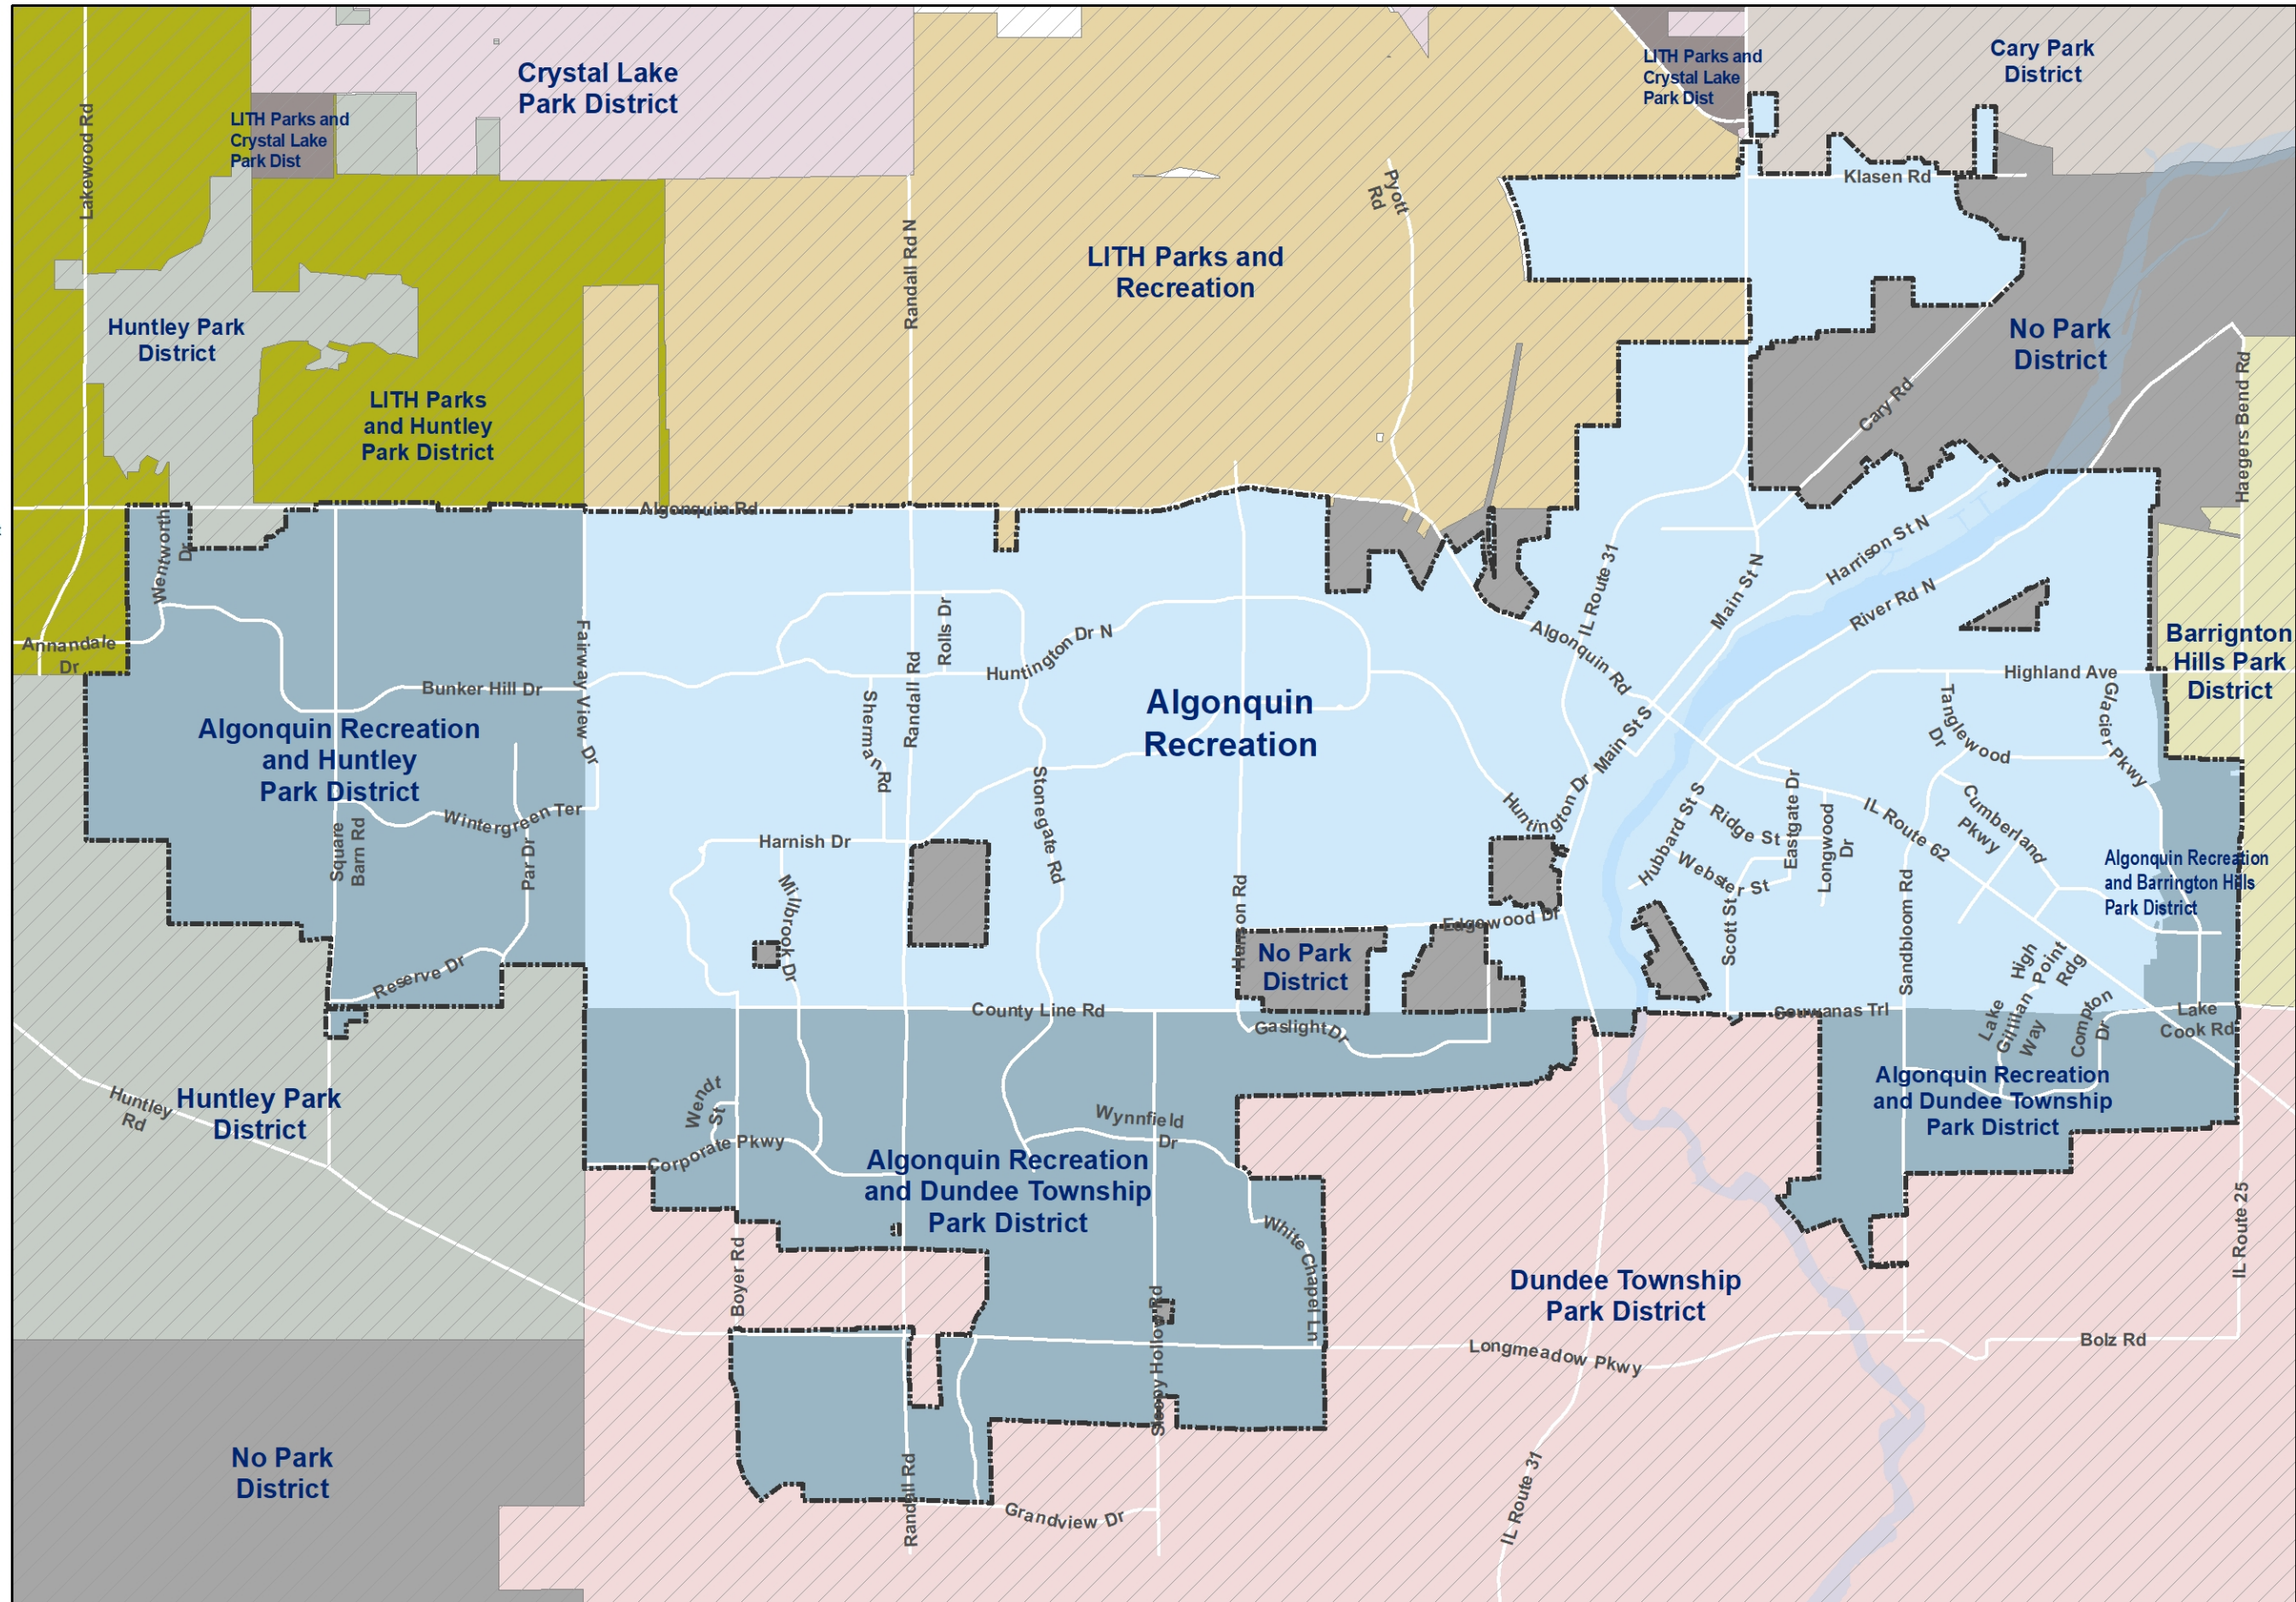

VILLAGE OF ALGONQUIN RECREATION

- Legend**
- Algonquin Recreation
 - Algonquin Recreation and Barrington Hills Park District
 - Algonquin Recreation and Dundee Township Park District
 - Algonquin Recreation and Huntley Park District
 - Barrington Hills Park District
 - Cary Park District
 - Crystal Lake Park District
 - Dundee Township Park District
 - Huntley Park District
 - LITH Parks and Cary Park District
 - LITH Parks and Crystal Lake Park Dist
 - LITH Parks and Huntley Park District
 - LITH Parks and Recreation
 - No Park District
 - Algonquin Boundary
 - Not in Algonquin

Disclaimer
 This map is for analysis purpose only. It is not intended for navigation or location of infrastructure. The reliability of this map depends on the accuracy of its underlying data source which has not been verified.

Map prepared by:
 Village of Algonquin
 2200 Harnish Dr.
 Algonquin, IL 60102
 (847)658-2700
 www.algonquin.org

October 2024