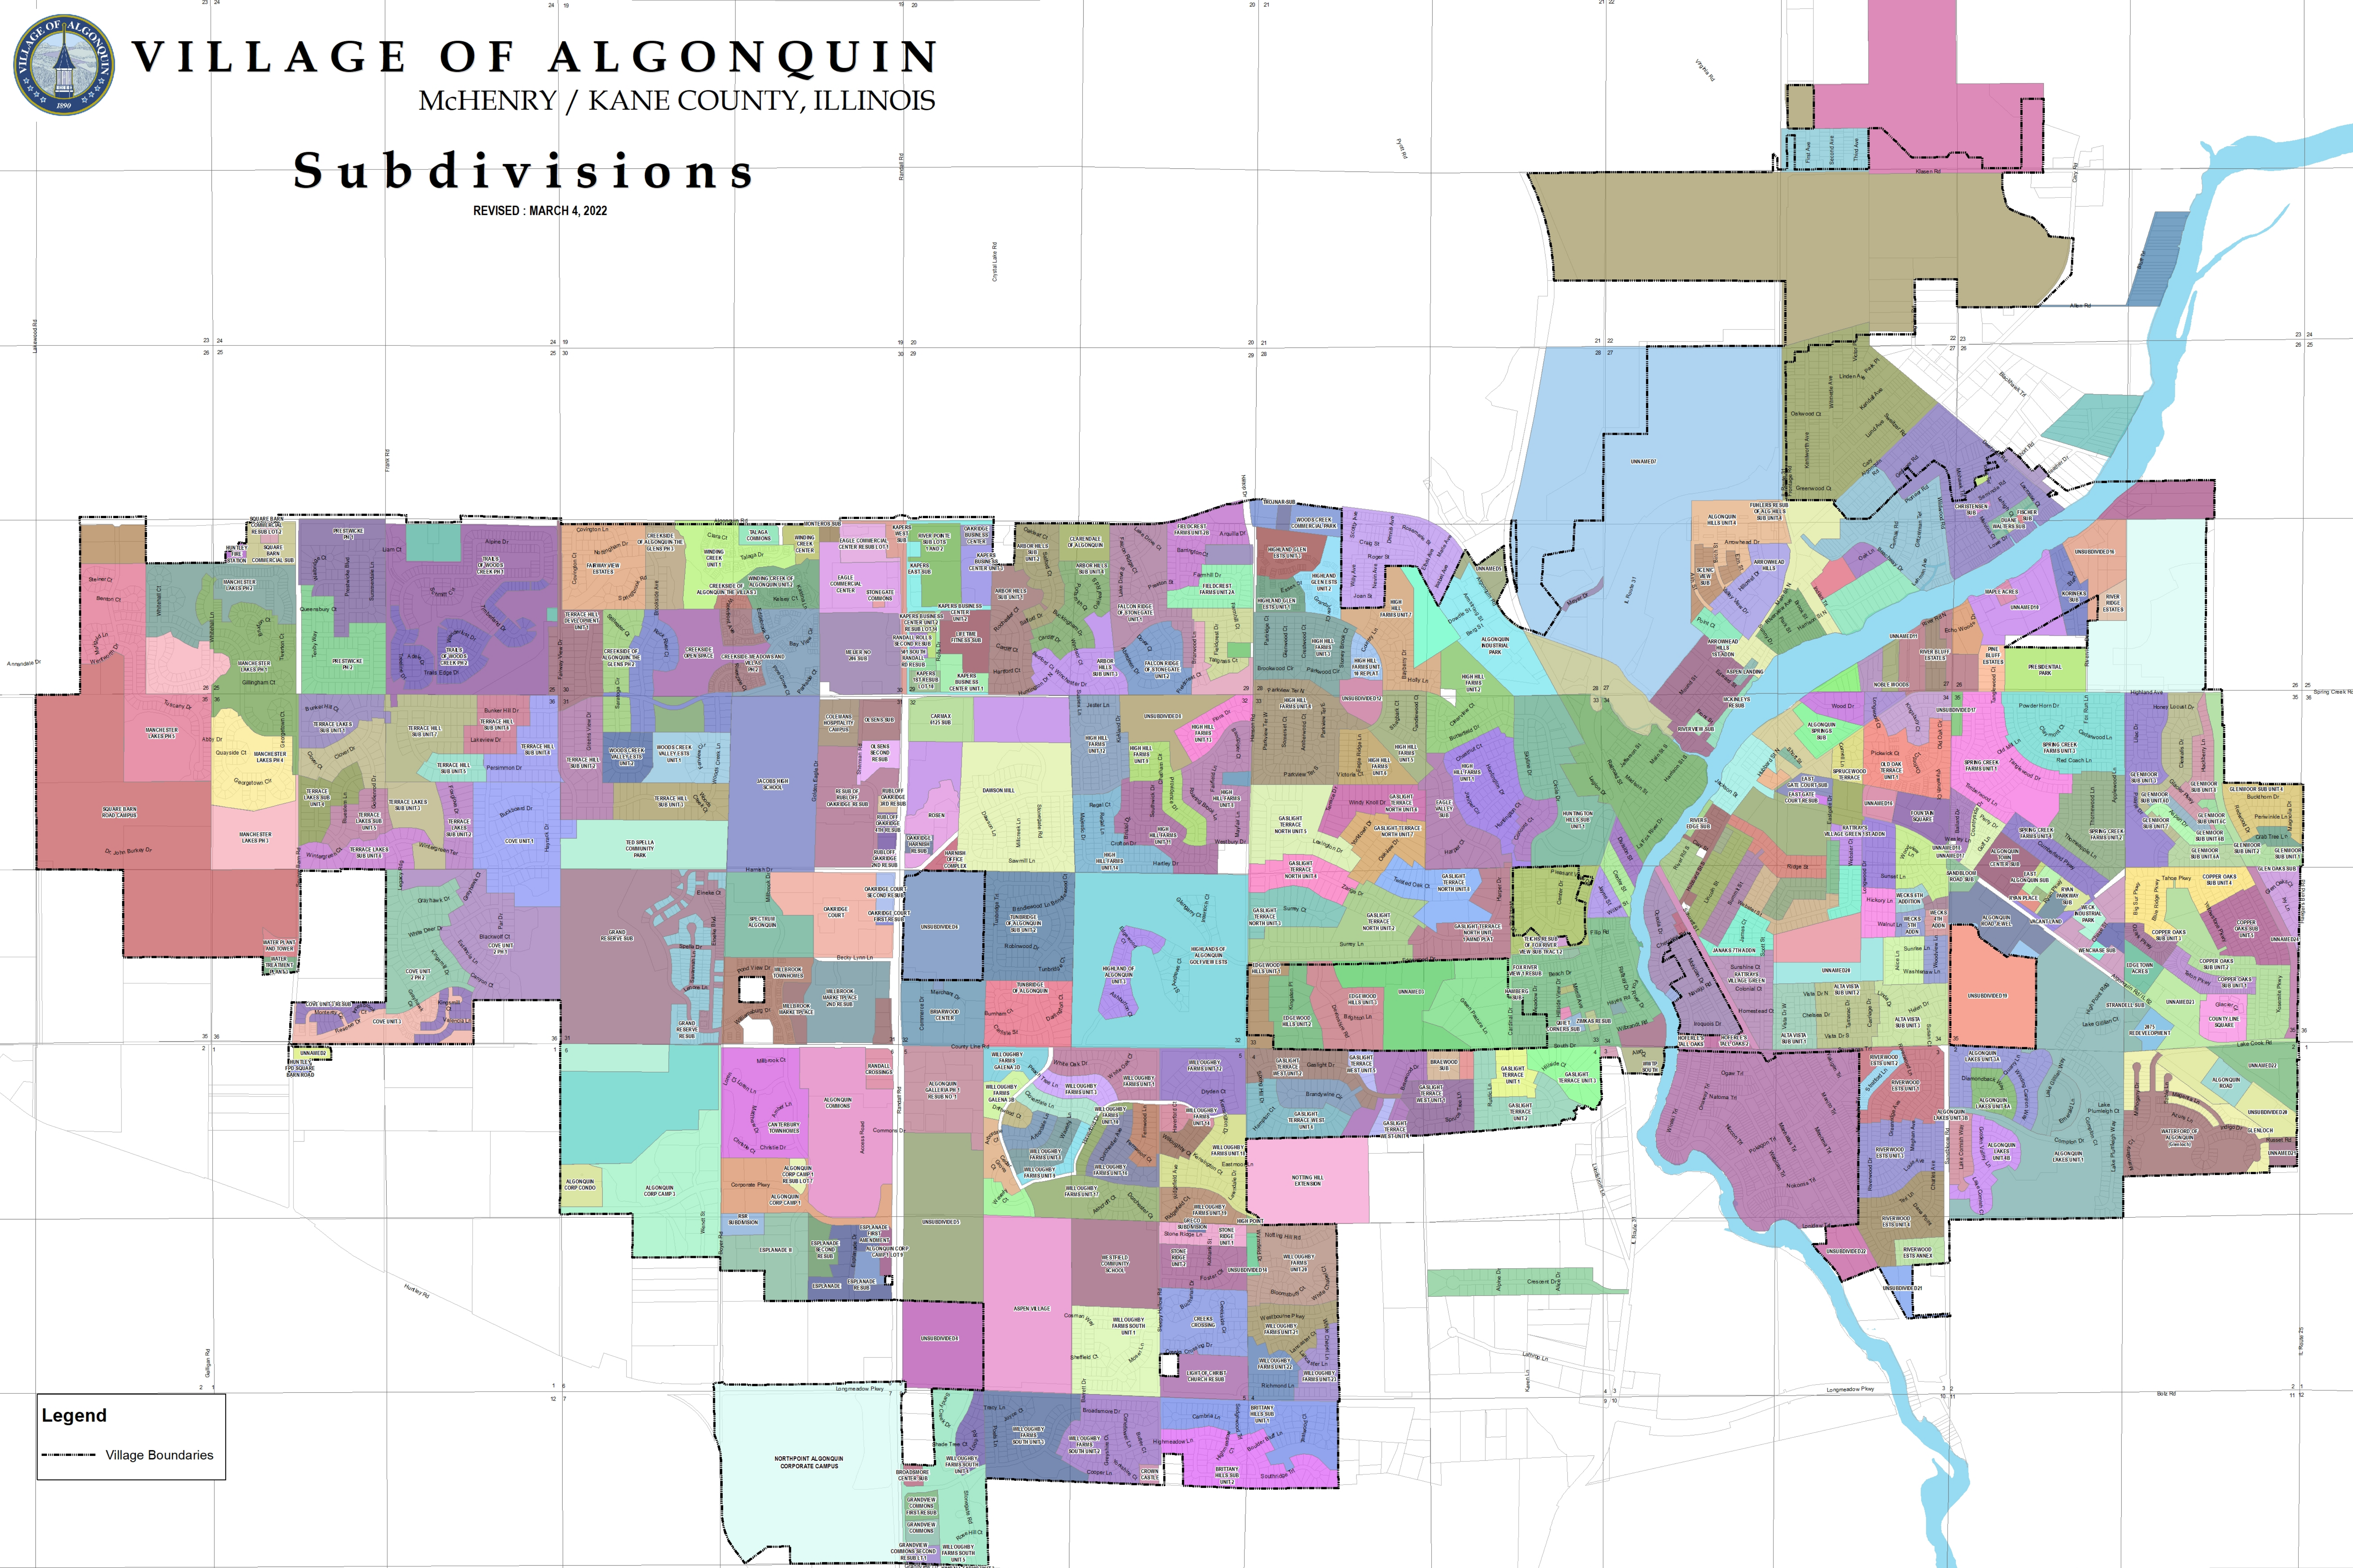

# VILLAGE OF ALGONQUIN

McHENRY / KANE COUNTY, ILLINOIS

## Subdivisions

REVISED : MARCH 4, 2022

### Legend

— Village Boundaries