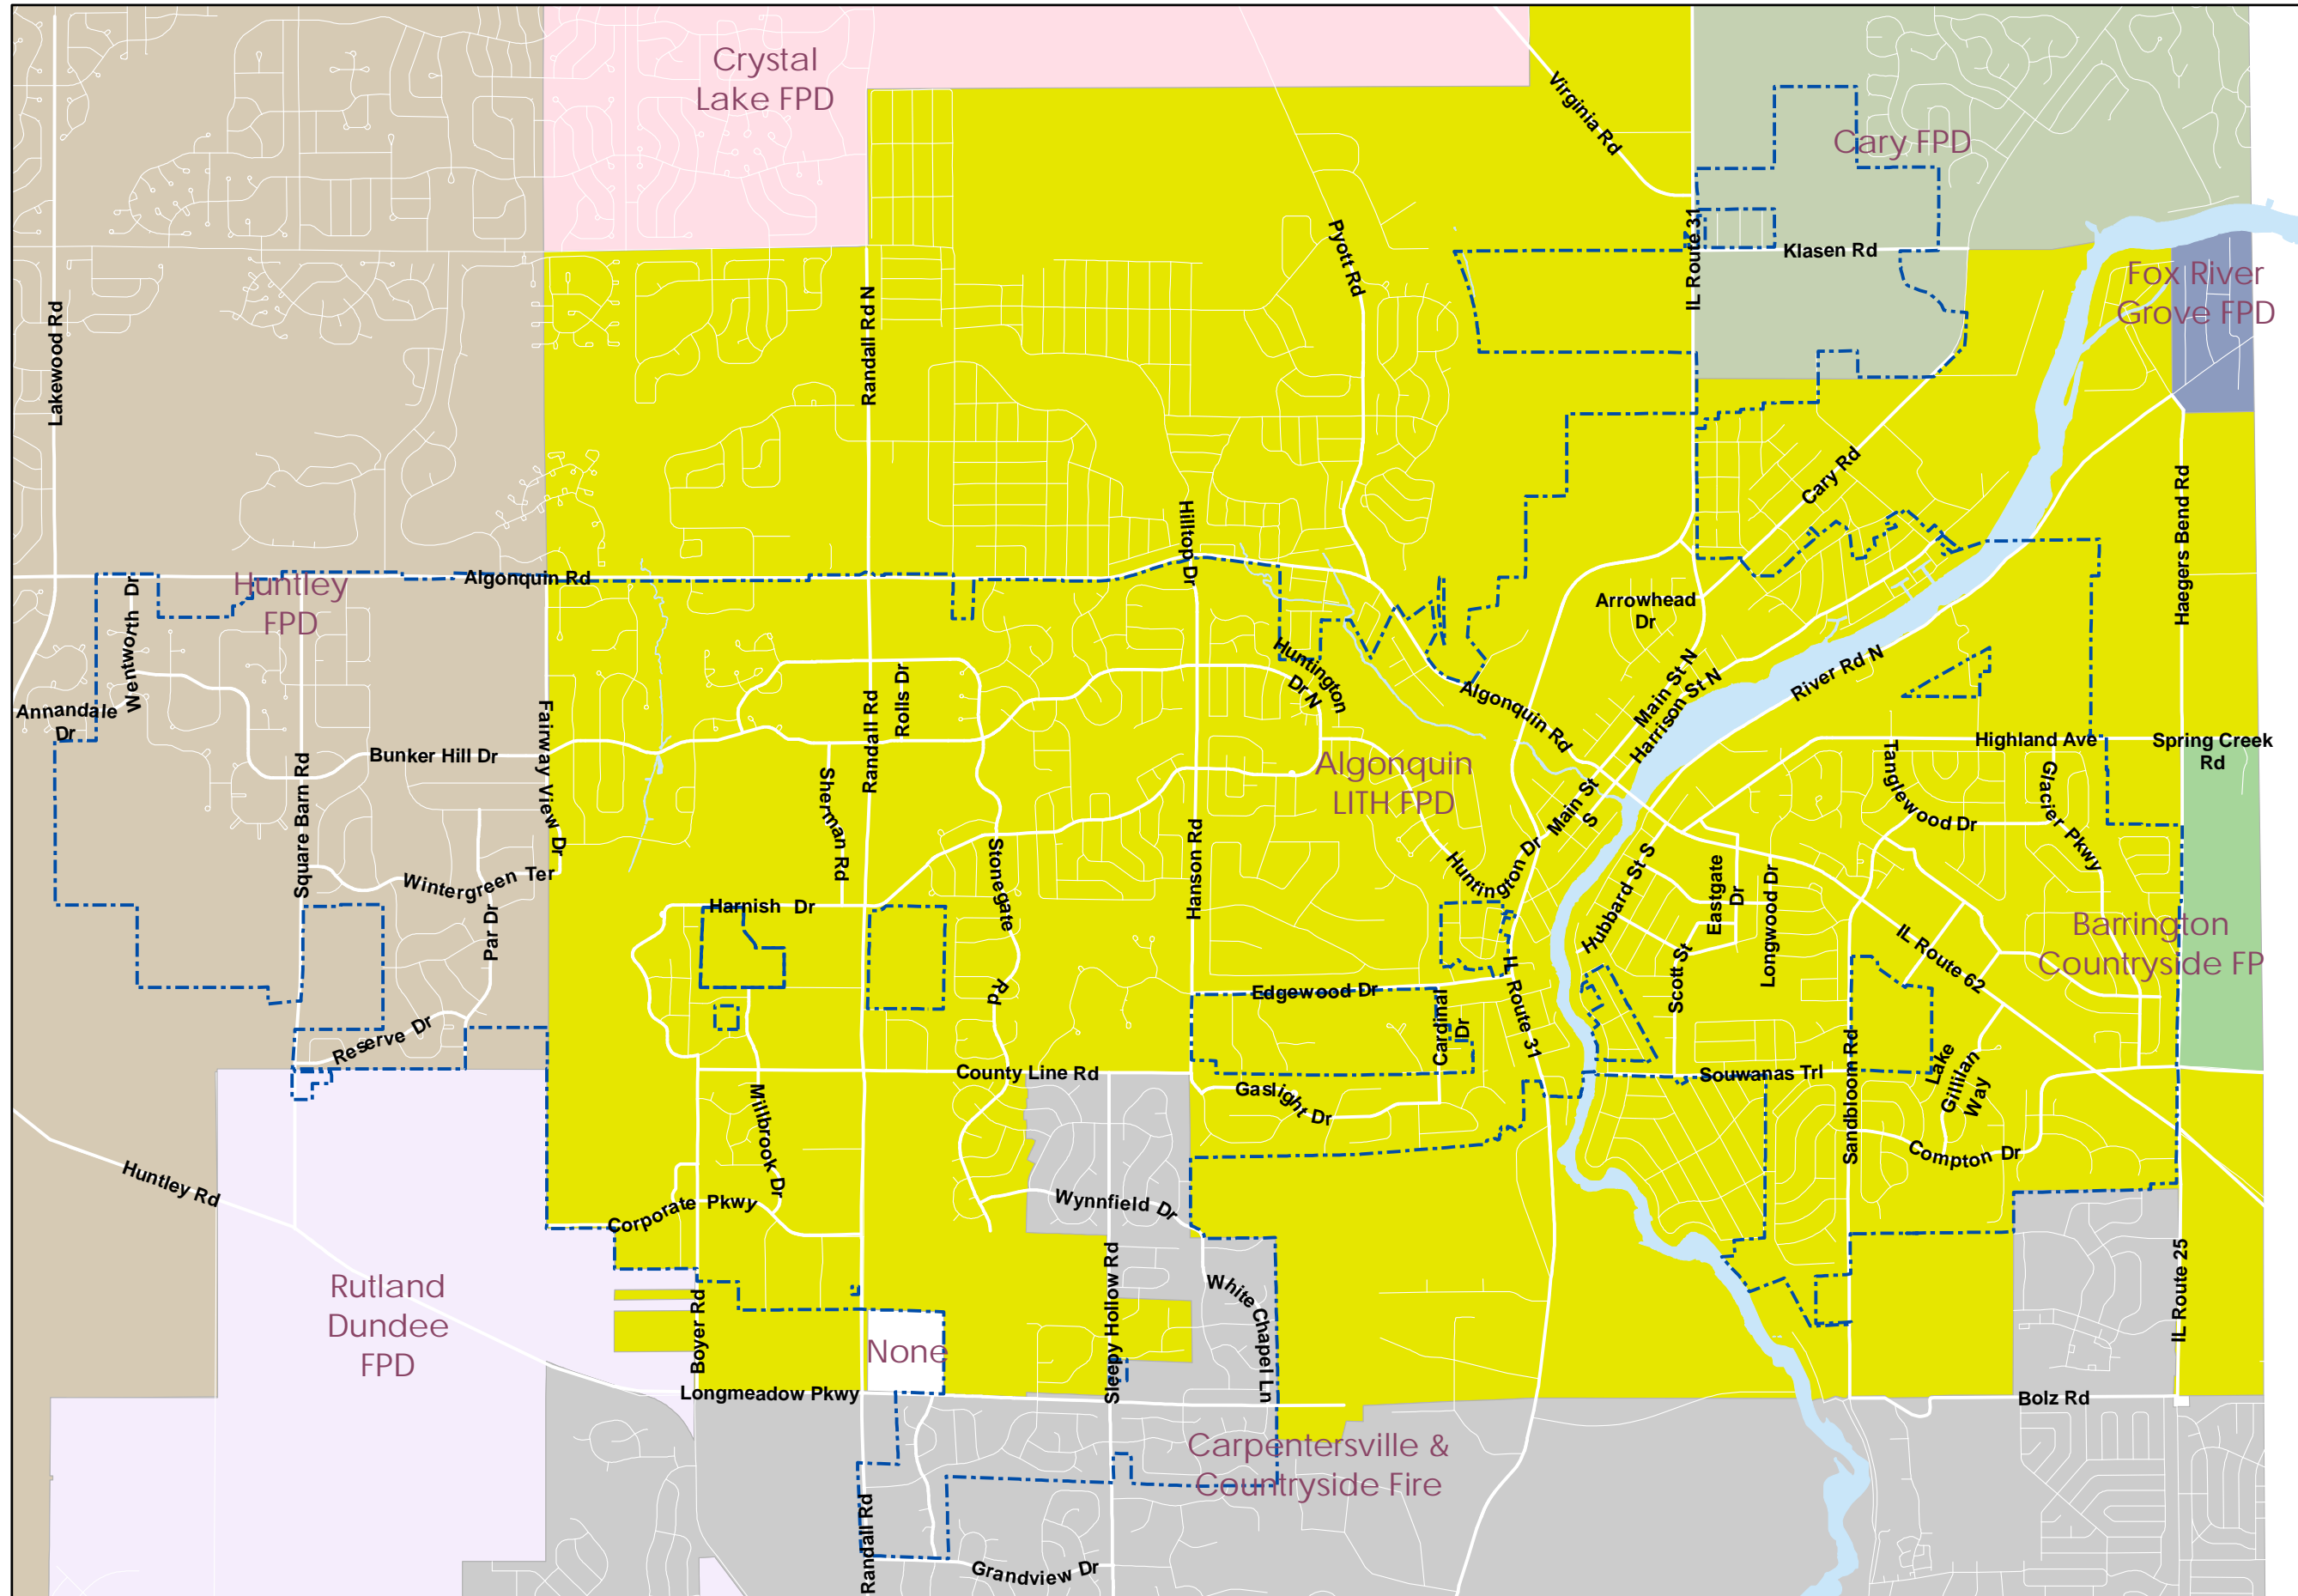

FIRE DISTRICTS

Legend

- Village of Algonquin
- Algonquin LITH FPD
- Barrington Countryside FP
- Carpentersville & Countryside Fire
- Cary FPD
- Crystal Lake FPD
- Fox River Grove FPD
- Huntley FPD

Disclaimer
This map is for analysis purpose only. It is not intended for navigation or location of infrastructure. The reliability of this map depends on the accuracy of its underlying data source which has not been verified.

Map prepared by:
Village of Algonquin
2200 Harnish Dr.
Algonquin, IL 60102
(847)658-2700
www.algonquin.org

December 2019