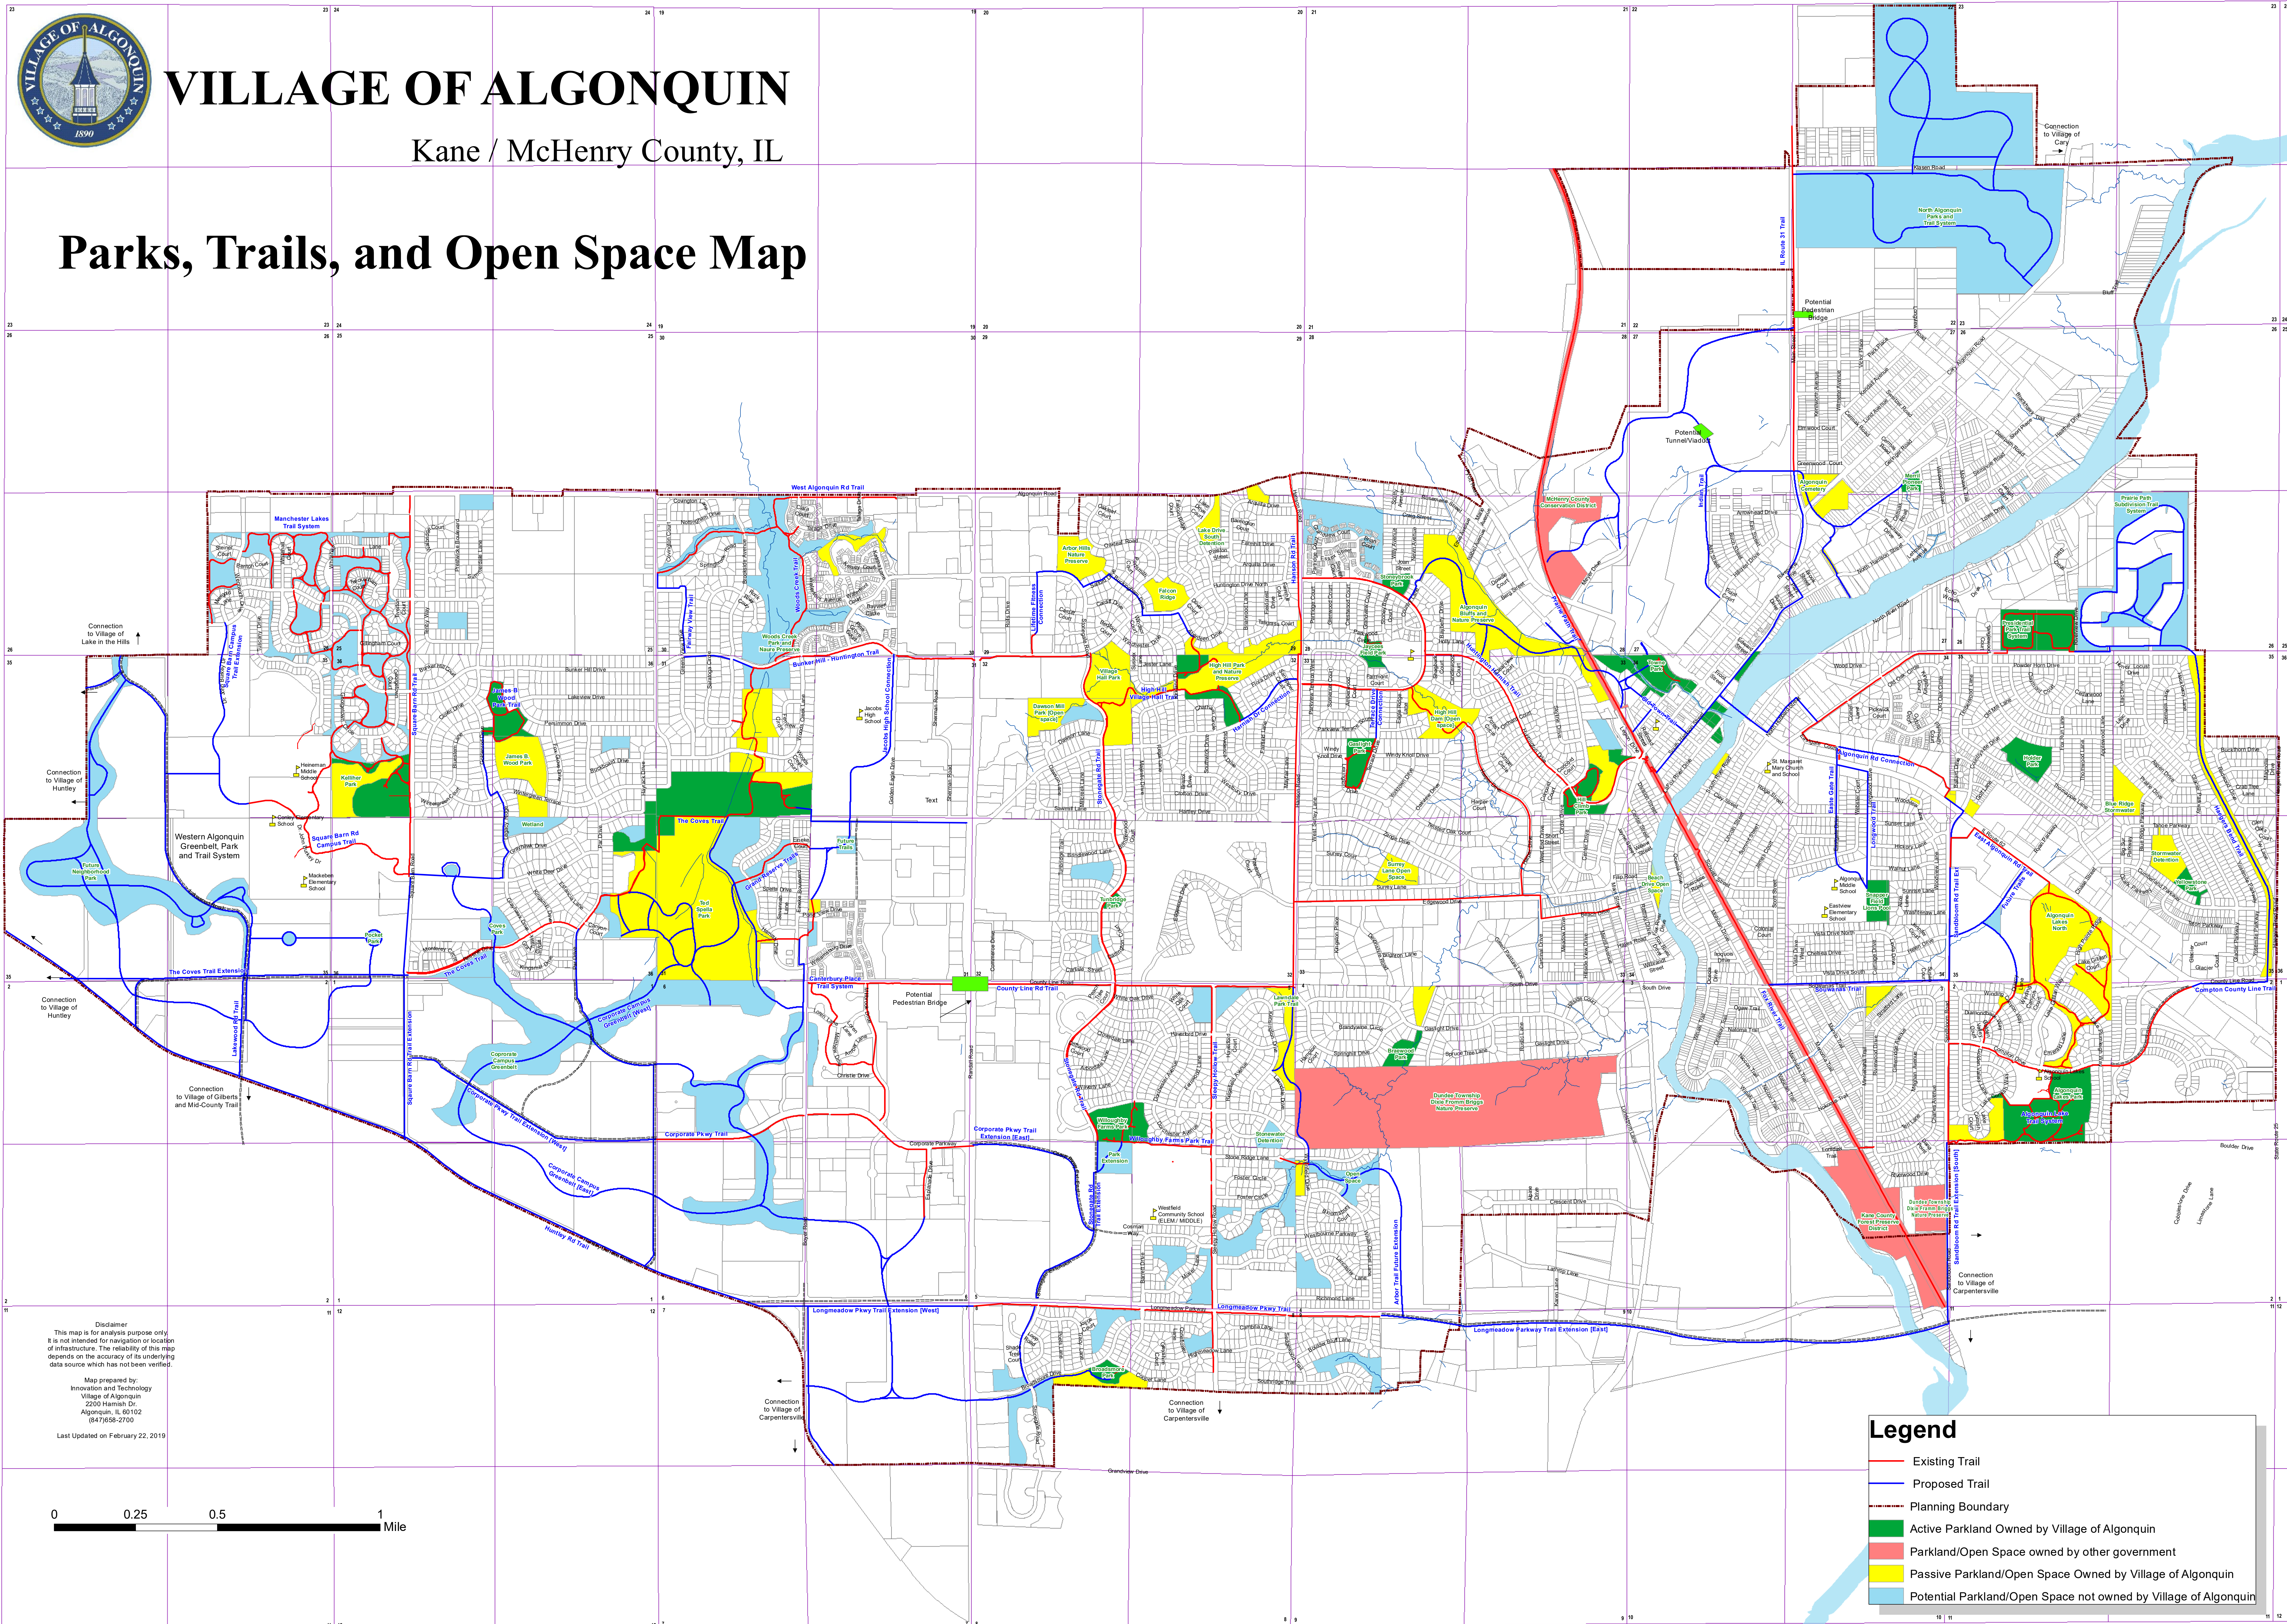

VILLAGE OF ALGONQUIN

Kane / McHenry County, IL

Parks, Trails, and Open Space Map

Legend

- Existing Trail
- Proposed Trail
- Planning Boundary
- Active Parkland Owned by Village of Algonquin
- Parkland/Open Space owned by other government
- Passive Parkland/Open Space Owned by Village of Algonquin
- Potential Parkland/Open Space not owned by Village of Algonquin